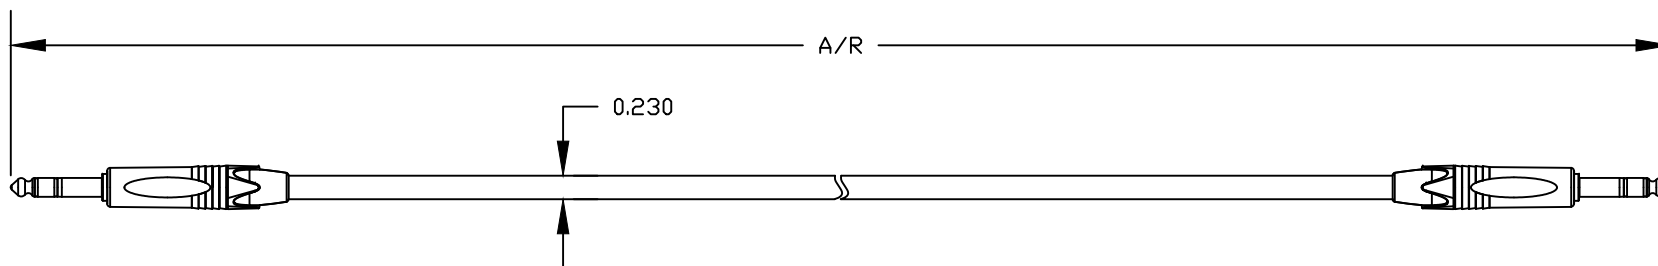

MADE IN THE USA

- NOTES:
1. STANDARD LENGTH TOLERANCES APPLY
 2. LENGTH OF ASSEMBLY IS IN INCHES
 3. DRAWING IS NOT DRAWN TO SCALE
 4. DRAWING IS FOR REFERENCE ONLY

PINOUT		
1/4" TRS	WIRE	1/4" TRS
TIP	RED	TIP
RING	BLUE	RING
SLEEVE	SHIELD	SLEEVE

LANSHACK
Sales@LANshack.com | 888-568-1230

1/4" M/M TRS 24/IP PVC
FLEXIBLE BALANCED BK

A0 09/10/24
REVISION REVISION DATE

QT-CPAV-14MM-
TRS-24-1P-01DW
DRAWING NUMBER

1 OF 1
SHEET NO.